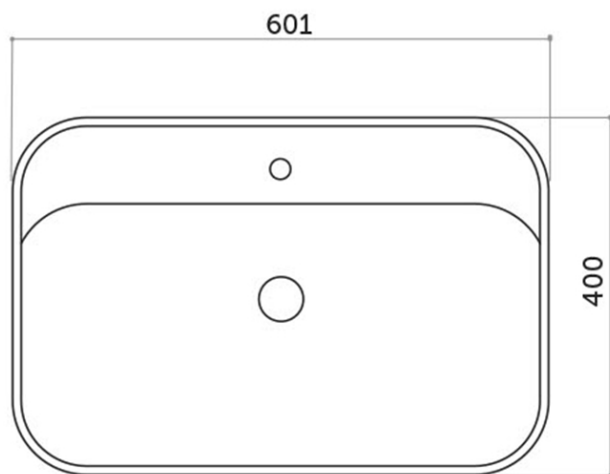

SLIM 60cm SEMI INSET BASIN (SL06000101)

Requires:
32mm No Overflow Plug & Waste

Proudly imported and distributed by
Gro Agencies Pty Ltd
Unit 2 / 37 Howe St, Osborne Park, WA, 6017
P 08 9446 3288 E info@groagencies.com.au W www.groagencies.com.au